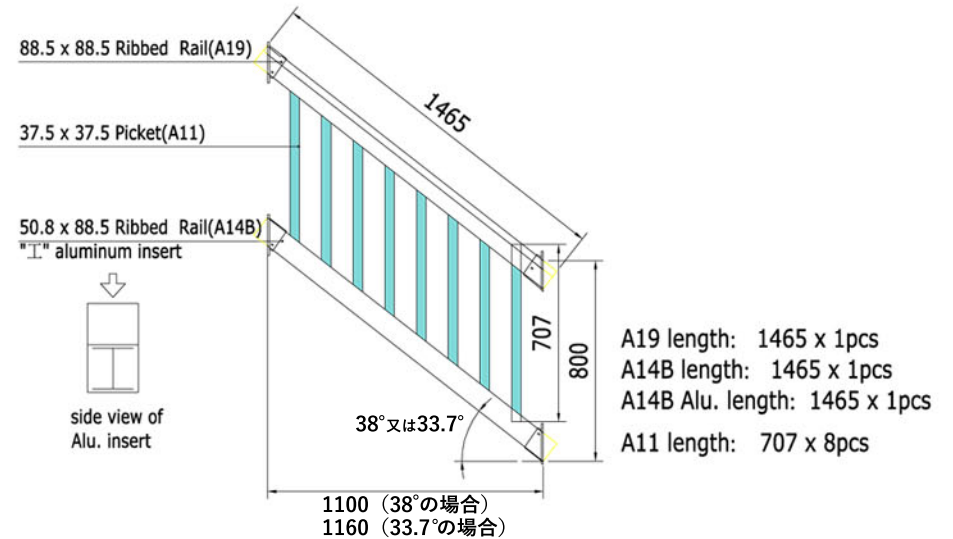

### WPR-824-JP

A19 length: 2463 x 1pcs  
 A14B length: 2463 x 1pcs  
 A14B Alu. length: 2463 x 1pcs  
 A11 length: 750 x 24pcs

### WPR-1024-JP

A19 length: 2463 x 1pcs  
 A14B length: 2463 x 1pcs  
 A14B Alu. length: 2463 x 1pcs  
 A11 length: 950 x 24pcs

### WPR-1224-JP

A19 length: 2463 x 1pcs  
 A14B length: 2463 x 1pcs  
 A14B Alu. length: 2463 x 1pcs  
 A11 length: 1150 x 24pcs

### WPRB-811-JP

A19 length: 1465 x 1pcs  
 A14B length: 1465 x 1pcs  
 A14B Alu. length: 1465 x 1pcs  
 A11 length: 707 x 8pcs

1100 (38°の場合)  
 1160 (33.7°の場合)