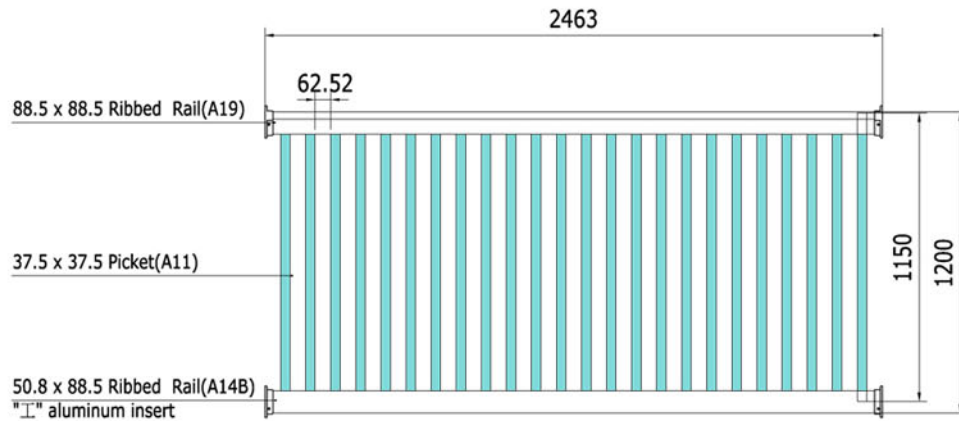

### WPR-824-JP

A19 length: 2463 x 1pcs  
 A14B length: 2463 x 1pcs  
 A14B Alu. length: 2463 x 1pcs  
 A11 length: 750 x 24pcs

### WPR-1024-JP

A19 length: 2463 x 1pcs  
 A14B length: 2463 x 1pcs  
 A14B Alu. length: 2463 x 1pcs  
 A11 length: 950 x 24pcs

### WPR-1224-JP

A19 length: 2463 x 1pcs  
 A14B length: 2463 x 1pcs  
 A14B Alu. length: 2463 x 1pcs  
 A11 length: 1150 x 24pcs

### WPRB-811-JP

A19 length: 1465 x 1pcs  
 A14B length: 1465 x 1pcs  
 A14B Alu. length: 1465 x 1pcs  
 A11 length: 707 x 8pcs

1100 (38°の場合)  
 1160 (33.7°の場合)