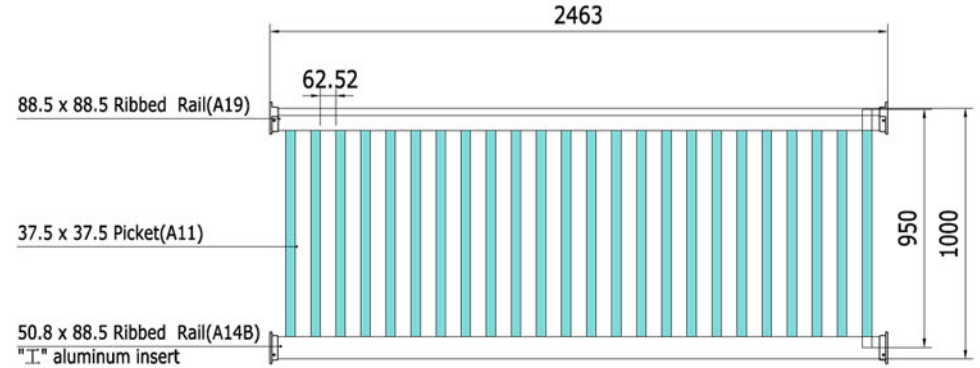

### WPR-824-JP

A19 length: 2463 x 1pcs  
 A14B length: 2463 x 1pcs  
 A14B Alu. length: 2463 x 1pcs  
 A11 length: 750 x 24pcs

### WPR-1024-JP

A19 length: 2463 x 1pcs  
 A14B length: 2463 x 1pcs  
 A14B Alu. length: 2463 x 1pcs  
 A11 length: 950 x 24pcs

### WPR-1224-JP

A19 length: 2463 x 1pcs  
 A14B length: 2463 x 1pcs  
 A14B Alu. length: 2463 x 1pcs  
 A11 length: 1150 x 24pcs

### WPRB-811-JP

A19 length: 1465 x 1pcs  
 A14B length: 1465 x 1pcs  
 A14B Alu. length: 1465 x 1pcs  
 A11 length: 707 x 8pcs

1100 (38°の場合)  
 1160 (33.7°の場合)