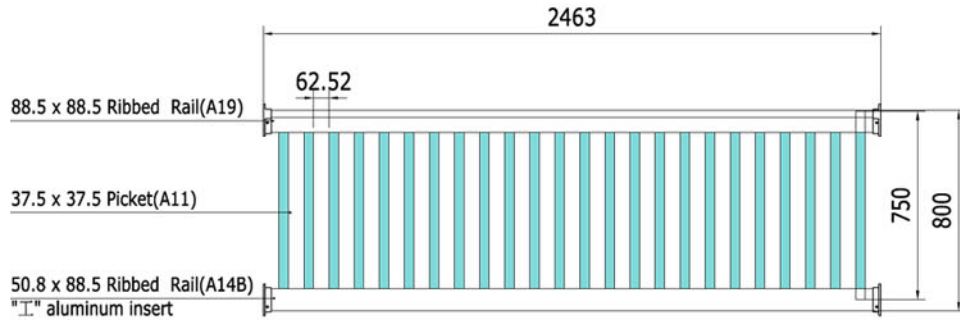

### WPR-824-JP

A19 length: 2463 x 1pcs  
 A14B length: 2463 x 1pcs  
 A14B Alu. length: 2463 x 1pcs  
 A11 length: 750 x 24pcs

### WPR-1024-JP

A19 length: 2463 x 1pcs  
 A14B length: 2463 x 1pcs  
 A14B Alu. length: 2463 x 1pcs  
 A11 length: 950 x 24pcs

### WPR-1224-JP

A19 length: 2463 x 1pcs  
 A14B length: 2463 x 1pcs  
 A14B Alu. length: 2463 x 1pcs  
 A11 length: 1150 x 24pcs

### WPRB-811-JP

A19 length: 1465 x 1pcs  
 A14B length: 1465 x 1pcs  
 A14B Alu. length: 1465 x 1pcs  
 A11 length: 707 x 8pcs

1100 (38°の場合)  
 1160 (33.7°の場合)