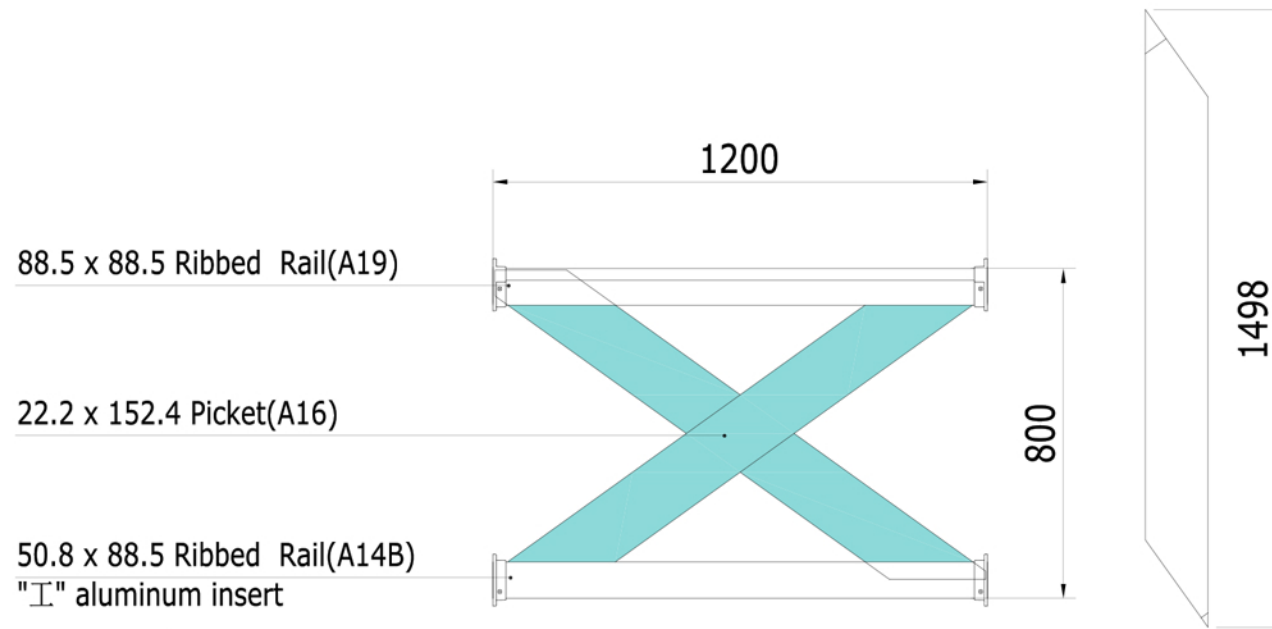

WPX812

88.5 x 88.5 Ribbed Rail(A19)

22.2 x 152.4 Picket(A16)

50.8 x 88.5 Ribbed Rail(A14B)
"I" aluminum insert

side view of
Alu. insert

A19 length: 1200 x 1pcs

A14B length: 1200 x 1pcs

A14B Alu. length: 1200 x 1pcs

A16 length: 1498 x 2pcs